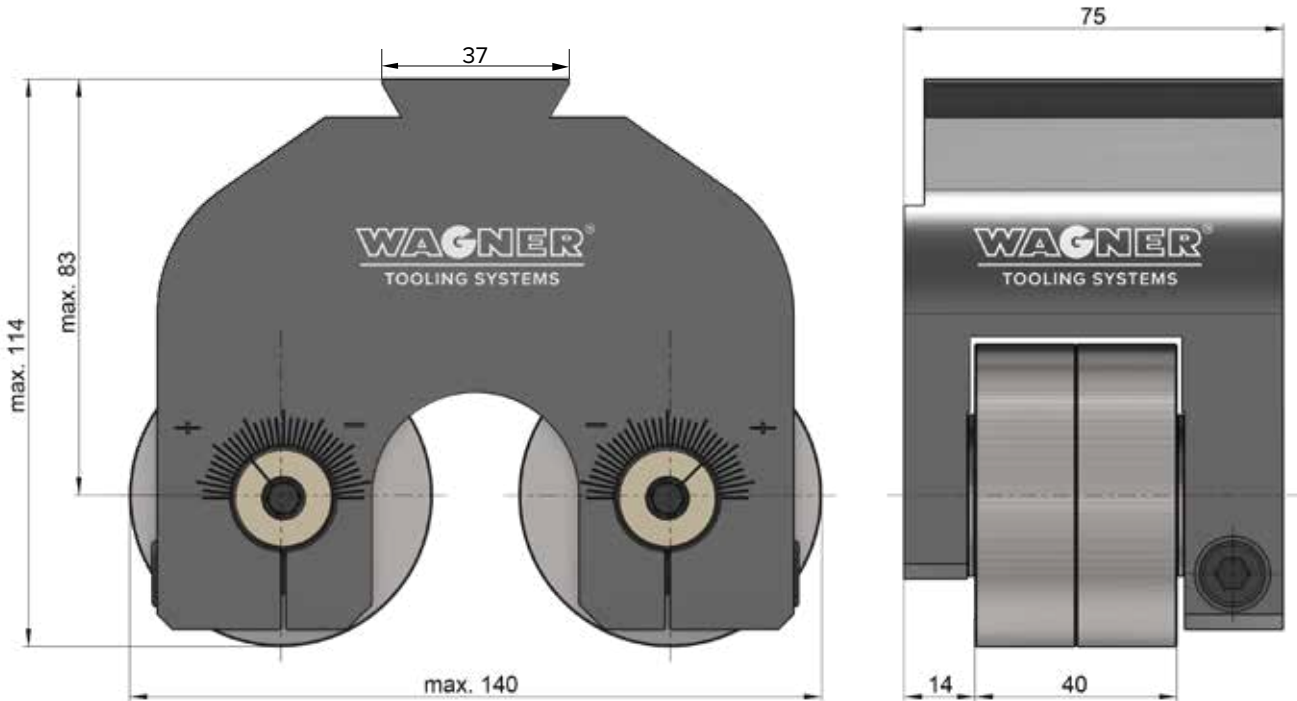

## Knurling system TSW18

### Knurling system TSW18

Weight with rolls	5.9 kg
Weight adapter	3.0–5.0 kg

	mm	inch
Working range $\varnothing$	14–36	0.551–1.417
Roll width max.	40	1.575