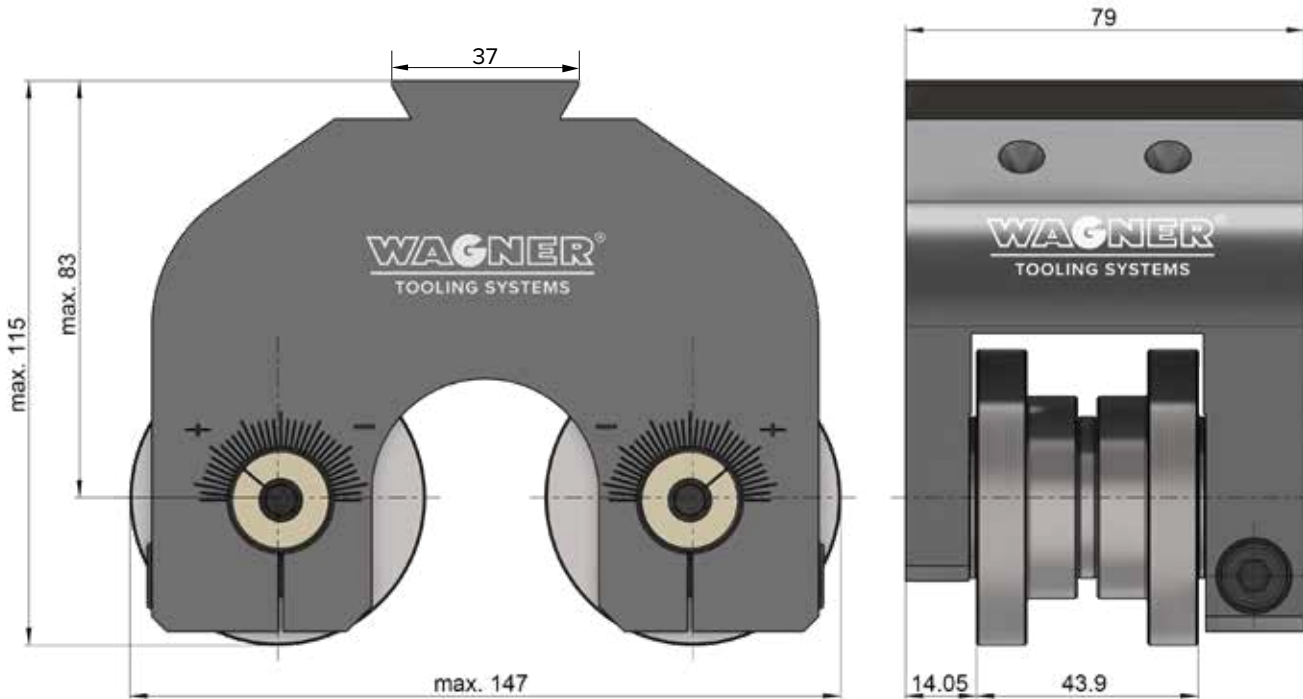

Knurling system TSW24

Knurling system TSW24

Weight with rolls	6.1 kg
Weight adapter	3.0–5.0 kg

	mm	inch
Working range \varnothing	18–40	0.709–1.575
Roll width max.	43.9	1.728