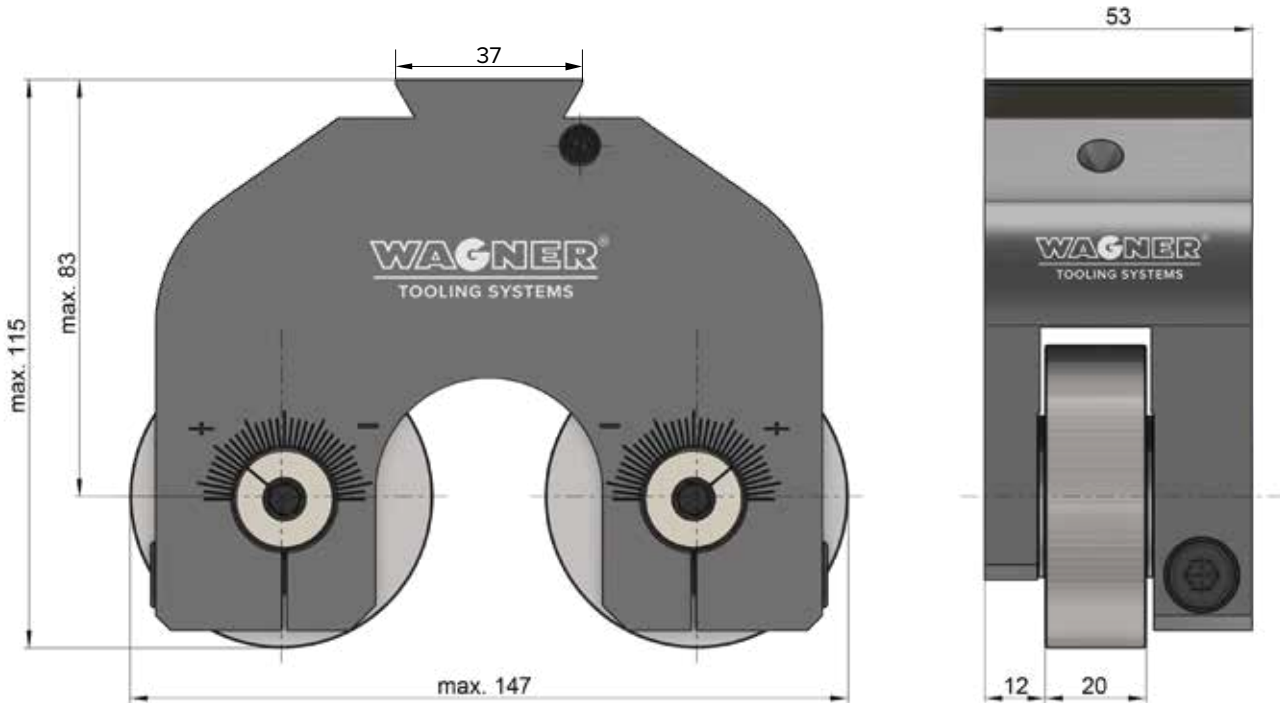

Knurling system TSW24-SR

Knurling system TSW24-SR

Weight with rolls	4.1 kg
Weight adapter	3.0–5.0 kg

	mm	inch
Working range \varnothing	18–40	0.709–1.575
Roll width max.	20	0.787