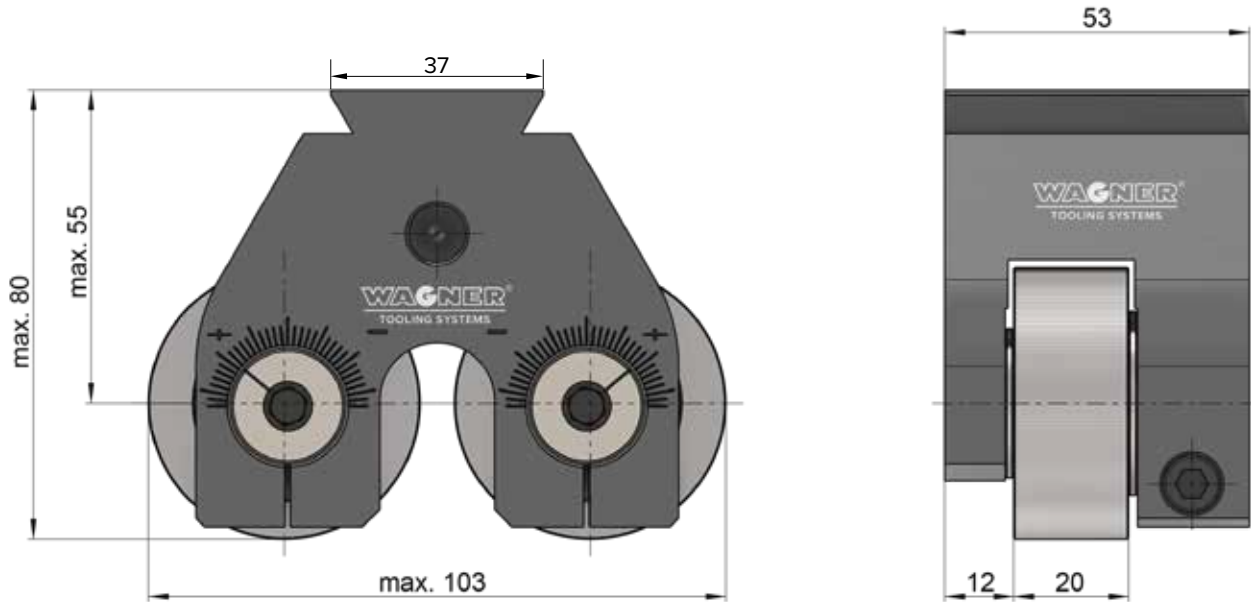

Knurling system TSW10

Knurling system TSW10

Weight with rolls	1.9 kg
Weight adapter	2.0–3.0 kg

	mm	inch
Working range \varnothing	3–18	0.118–0.709
Roll width max.	20	0.787

Knurling system TSW18

Knurling system TSW18

Weight with rolls	5.9 kg
Weight adapter	3.0–5.0 kg

	mm	inch
Working range \varnothing	14–36	0.551–1.417
Roll width max.	40	1.575

Knurling system TSW24

Knurling system TSW24

Weight with rolls	6.1 kg
Weight adapter	3.0–5.0 kg

	mm	inch
Working range \varnothing	18–40	0.709–1.575
Roll width max.	43.9	1.728

Knurling system TSW24-SR

Knurling system TSW24-SR

Weight with rolls	4.1 kg
Weight adapter	3.0–5.0 kg

	mm	inch
Working range \varnothing	18–40	0.709–1.575
Roll width max.	20	0.787