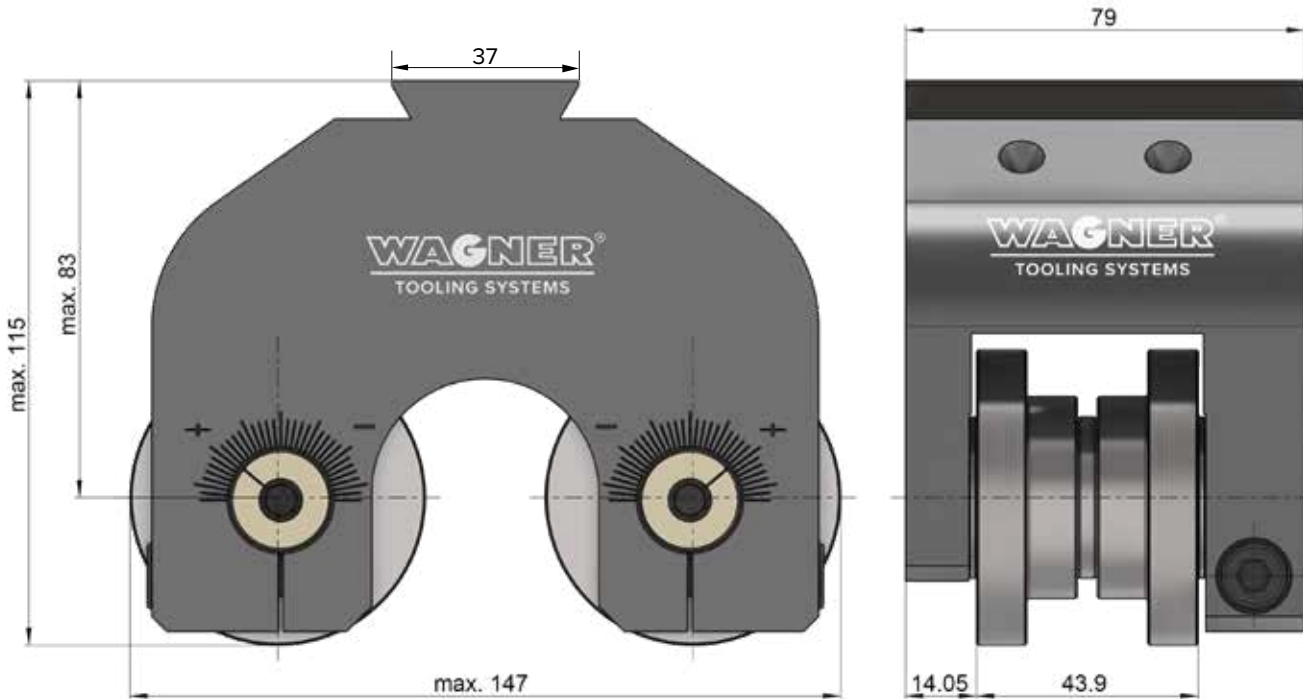

Knurling system TSW10

Knurling system TSW10

Weight with rolls	1.9 kg
Weight adapter	2.0–3.0 kg

	mm	inch
Working range \varnothing	3–18	0.118–0.709
Roll width max.	20	0.787

Knurling system TSW18

Knurling system TSW18

Weight with rolls	5.9 kg
Weight adapter	3.0–5.0 kg

	mm	inch
Working range \varnothing	14–36	0.551–1.417
Roll width max.	40	1.575

Knurling system TSW24

Knurling system TSW24

Weight with rolls	6.1 kg
Weight adapter	3.0–5.0 kg

	mm	inch
Working range \varnothing	18–40	0.709–1.575
Roll width max.	43.9	1.728

Knurling system TSW24-SR

Knurling system TSW24-SR

Weight with rolls	4.1 kg
Weight adapter	3.0–5.0 kg

	mm	inch
Working range \varnothing	18–40	0.709–1.575
Roll width max.	20	0.787