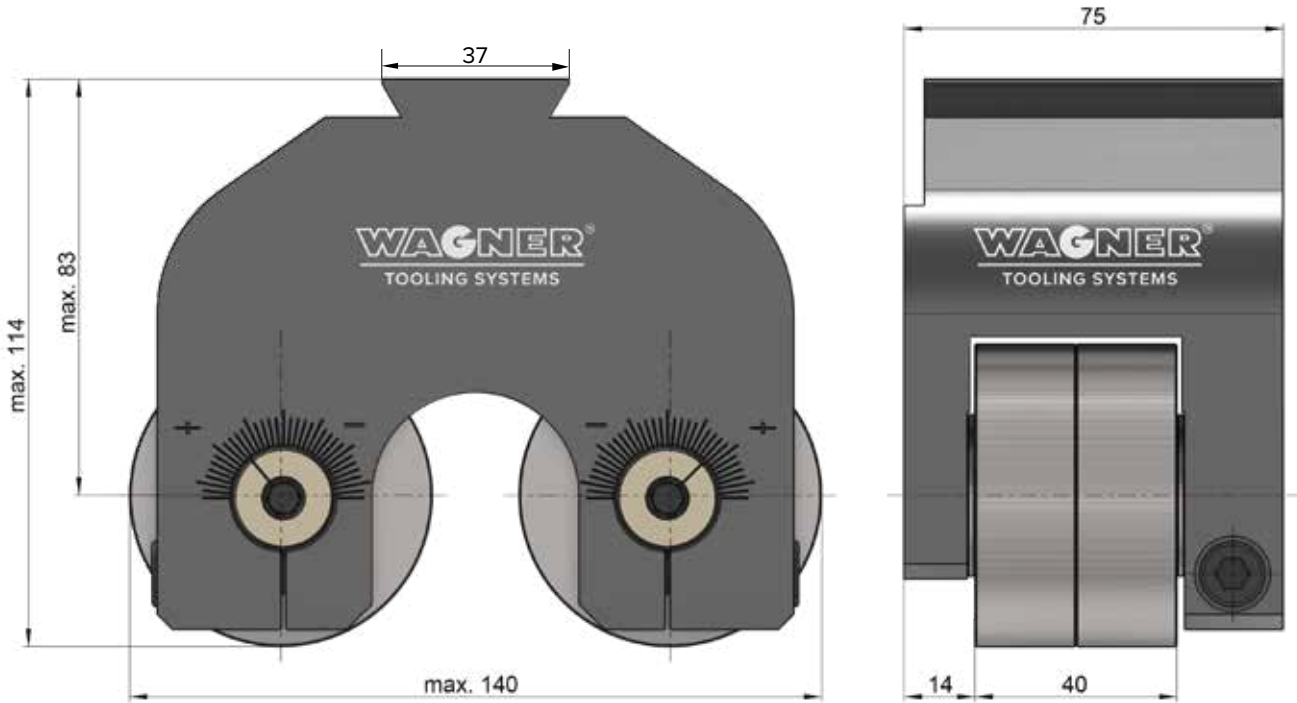

Knurling system TSW10

Knurling system TSW10

Weight with rolls	1.9 kg
Weight adapter	2.0–3.0 kg

	mm	inch
Working range \varnothing	3–18	0.118–0.709
Roll width max.	20	0.787

Knurling system TSW18

Knurling system TSW18

Weight with rolls	5.9 kg
Weight adapter	3.0–5.0 kg

	mm	inch
Working range \varnothing	14–36	0.551–1.417
Roll width max.	40	1.575

Knurling system TSW24

Knurling system TSW24

Weight with rolls	6.1 kg
Weight adapter	3.0–5.0 kg

	mm	inch
Working range \varnothing	18–40	0.709–1.575
Roll width max.	43.9	1.728

Knurling system TSW24-SR

Knurling system TSW24-SR

Weight with rolls	4.1 kg
Weight adapter	3.0–5.0 kg

	mm	inch
Working range \varnothing	18–40	0.709–1.575
Roll width max.	20	0.787