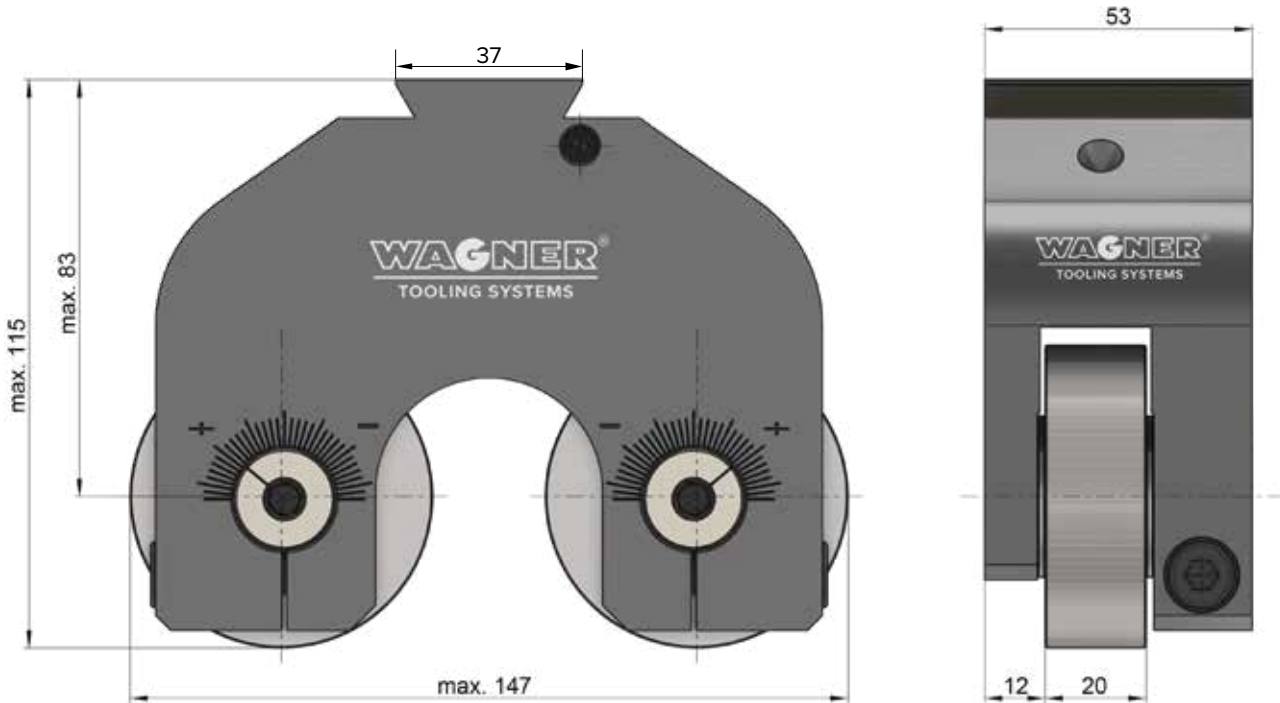

Knurling system TSW10

Knurling system TSW10

Weight with rolls	1.9 kg
Weight adapter	2.0–3.0 kg

	mm	inch
Working range \varnothing	3–18	0.118–0.709
Roll width max.	20	0.787

Knurling system TSW18

Knurling system TSW18

Weight with rolls	5.9 kg
Weight adapter	3.0–5.0 kg

	mm	inch
Working range \varnothing	14–36	0.551–1.417
Roll width max.	40	1.575

Knurling system TSW24

Knurling system TSW24

Weight with rolls	6.1 kg
Weight adapter	3.0–5.0 kg

	mm	inch
Working range \varnothing	18–40	0.709–1.575
Roll width max.	43.9	1.728

Knurling system TSW24-SR

Knurling system TSW24-SR

Weight with rolls	4.1 kg
Weight adapter	3.0–5.0 kg

	mm	inch
Working range \varnothing	18–40	0.709–1.575
Roll width max.	20	0.787